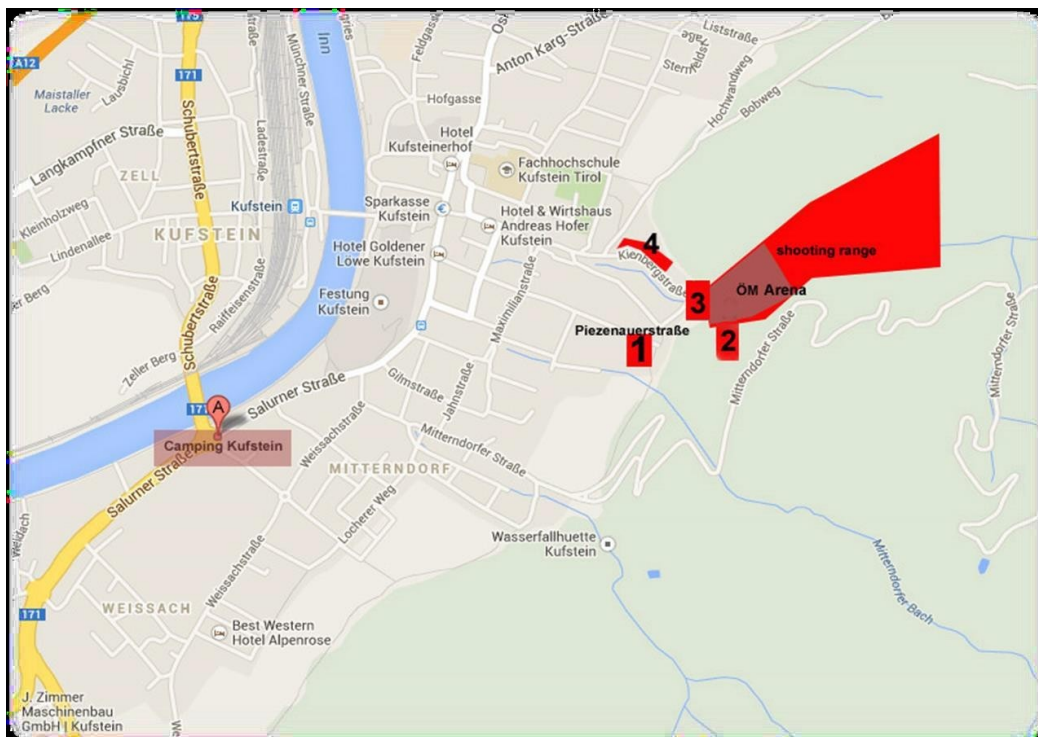

Position - Field Target

Schützengilde Kufstein

Kienbergstrasse 37

6330 Kufstein - Österreich - Tirol
E-Mail: Field-Target-Inntal@web.de

Both the clubhouse and the shooting range are situated on the idyllic outskirts of Kufstein. By foot the city center is to be reached within 8 minutes.

Kufstein is easily found via the A8 highway. The localisation through Geoplaner is as follows:

UTM - 33 T 287921 x-ea. – 5273562 y-no.
GPS - 47.58078°N 12.17962°E

Several parking lots (1,2,3,4) are located just below and directly at the clubhouse. The parking spaces at the Kienbergstraße and the Piezenauerstraße may also be used free of charge.

Near the [Fischergries](#) there is a campsite for mobile homes. (GPS 47° 35' 14 '' N, 12 ° 10 ' 05 '' O)

Accommodation:

In direct vicinity to the shooting range there are the following possibilities for accommodation. All of them are reachable by foot at 8 minutes maximum.